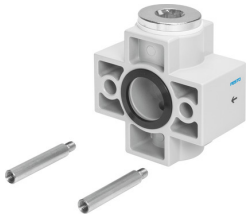

# Distributor block FRZ-D-MAXI-NPT

Part number: 178235

FESTO